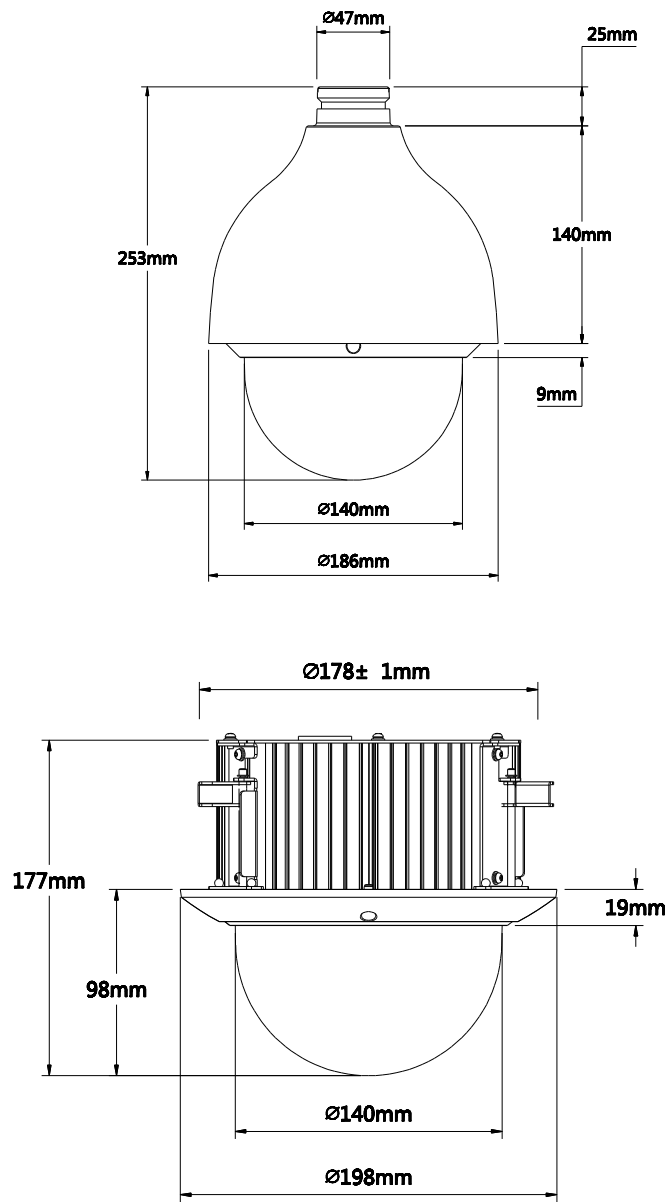

DH-SD50/52C220S-HN

Technical Specifications

Model	DH-SD50220S-HN	DH-SD52C220S-HN
Camera		
Image Sensor	1/2.8" Exmor CMOS	
Effective Pixels	1920(H) x 1080(V), 2Megapixels	
Scanning System	Progressive	
Electronic Shutter Speed	1/3 ~ 1/30,000s	
Min. Illumination	Color: 0.05Lux@F1.4; B/W: 0.005Lux@F1.4	
S/N Ratio	More than 55dB	
Camera Features		
Day/Night	Auto(ICR) / Color / B/W	
Backlight Compensation	BLC / HLC / DWDR (Digital WDR)	
White Balance	Auto, ATW, Indoor, Outdoor, Manual	
Gain Control	Auto / Manual	
Noise Reduction	Ultra DNR (2D/3D)	
Privacy Masking	Up to 24 areas	
Digital Zoom	16x	
Lens		
Focal Length	5.5mm ~ 110.0mm (20x Optical zoom)	
Max Aperture	F1.6 ~ F3.5	
Focus Control	Auto / Manual	
Angle of View	H: 51° ~ 2.60°	
Close Focus Distance	100mm~1000mm	
PTZ		
Pan/Tilt Range	Pan: 0° ~ 360° endless; Tilt: 0° ~ 90°, auto flip 180°	
Manual Control Speed	Pan: 0.1° ~ 350° /s; Tilt: 0.1° ~ 250° /s	
Preset Speed	Pan: 500° /s; Tilt: 500° /s	
Preset	300(DH-SD)	
PTZ Mode	5 Pattern, 8 Tour, Auto Pan, Auto Scan	
Speed Setup	Human-oriented focal length/ speed adaptation	
Power up Action	Auto restore to previous PTZ and lens status after power failure	
Idle Motion	Activate Preset/ Pan/ Scan/ Tour/ Pattern if there is no command in the specified period	
Protocol	DH-SD(Auto recognition)	
Video		
Compression	H.264 / MJPEG	
Resolution	1080P(1920×1080)/ 720P(1280×720) / D1(704×576/ 704×480) /CIF (352×288/352×240)	
Frame Rate	Main Stream	1080P/ D1 (1 ~ 25/30fps), 720P(1~50/60fps)
	Sub Stream 1	D1/CIF(1 ~ 25/30fps)

DH-SD50/52C220S-HN

Dimensions (mm)

DH-SD50/52C220S-HN

Accessories

		
DH-PFB300S	DH-PFA110	Power Supply

Accessories (Optional)

			
DH-PFB300C	DH-PFA112	DH-PFA113	DH-PFB301S

		
DH- PFA120	DH-PFA150	DH-PFA151